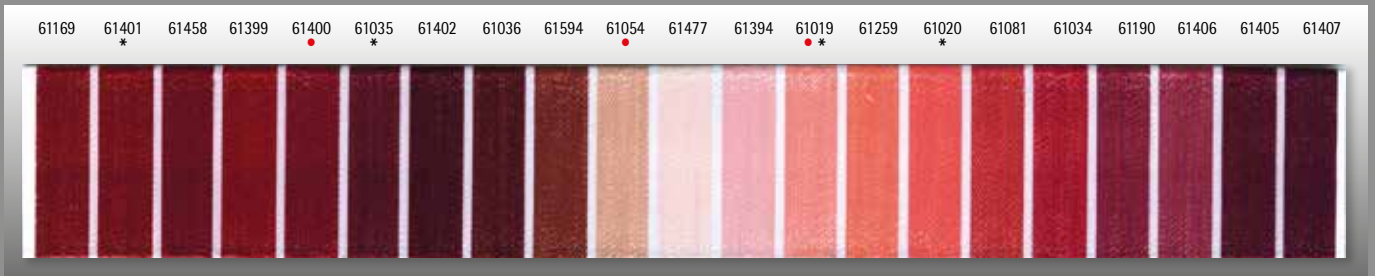

POLY 40 (all colours)

\* POLY 60

● POLY FIRE

- ◆ 100% Polyester
- ◆ POLY 60: Nm 128/2; dtex 78/2  
10 x 1.500 m

6

7

8

9